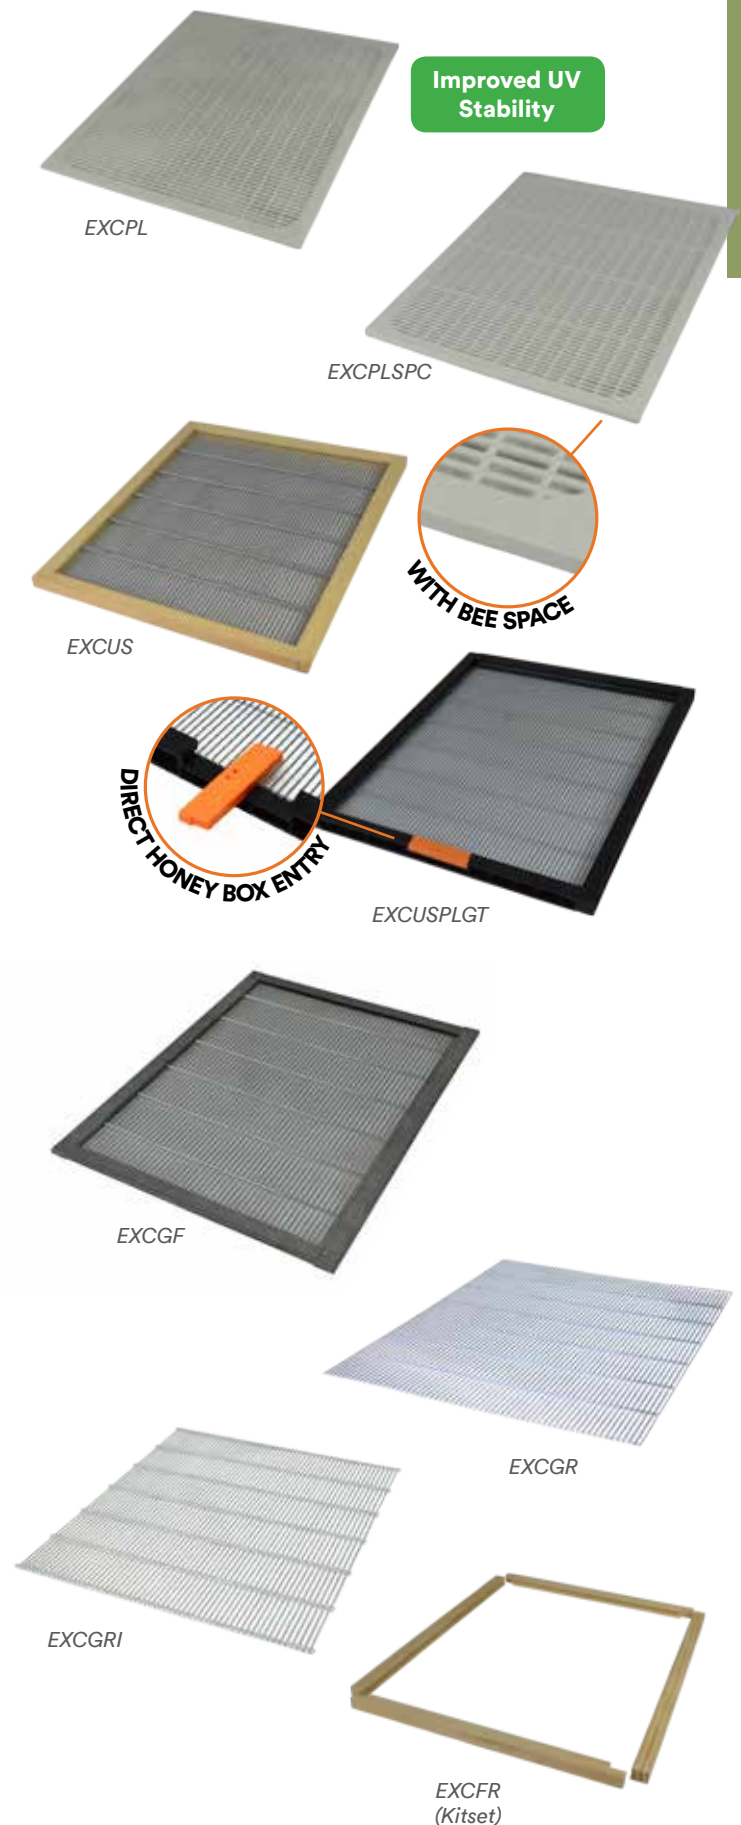

Retail Excl GST	Retail Incl GST
Beetek Standard Plastic Queen Excluder Improved UV <i>EXCPL</i> 50 per ctn	1+ ea		6.65	7.65
	20+ ea		6.15	7.07
	100+ ea		5.25	6.04
	500+ ea		4.00	4.60
Beetek Bee Space Plastic Queen Excluder <i>EXCPLSPC</i> 32 per ctn	1+ ea		8.15	9.37
	32+ ea		7.65	8.80
	384+ ea		6.75	7.76
	768+ ea		5.65	6.50
Beetek Bee Space Plastic Queen Excluder with Entrance <i>EXCPLSP</i> 32 per ctn	1+ ea		8.15	9.37
	32+ ea		7.65	8.80
	384+ ea		6.75	7.76
	768+ ea		5.65	6.50
USA Welded Wire Excluder with 17.2mm Wood Rim <i>EXCUS</i> 25 per ctn	1+ ea		15.51	17.84
	25+ ea		13.45	15.47
	100+ ea		12.35	14.20
	500+ ea		11.73	13.49
USA Welded Wire Excluder with 21.5mm Plastic Rim <i>EXCUSPL</i> 20 per ctn	1+ ea		17.87	20.55
	20+ ea		15.60	17.94
	100+ ea		14.31	16.46
	500+ ea		13.58	15.62
USA Welded Wire Excluder with Gated 21.5mm Plastic Rim <i>EXCUSPLGT</i> 20 per ctn	1+ ea		20.37	23.43
	20+ ea		17.70	20.36
	100+ ea		16.11	18.53
	500+ ea		15.08	17.34
USA Welded Wire Excluder with Galvanised Rim <i>EXCGF</i> 20 per ctn 8 Frame also available <i>EXCGF8</i>	1+ ea		16.81	19.33
	20+ ea		14.57	16.76
	100+ ea		13.37	15.38
	500+ ea		12.70	14.60
USA Welded Wire Grid 'only' 477mm x 375mm <i>EXCGR</i> 30 per ctn - order in full carton lots	30+ ea		11.64	13.39
	120+ ea		10.63	12.22
	480+ ea		10.09	11.60
Italian Threaded Wire Excluder with 17.2mm Wood Rim <i>EXCIT</i> 25 per ctn	1+ ea		19.96	22.95
	25+ ea		17.22	19.80
	100+ ea		15.83	18.20
	500+ ea		15.00	17.25
Italian Threaded Wire Excluder with 21.5mm Plastic Rim <i>EXCITPL</i> 20 per ctn	1+ ea		21.44	24.66
	20+ ea		18.72	21.53
	100+ ea		17.17	19.75
	500+ ea		16.30	18.74
Italian Threaded Wire Excluder 21.5mm Gated Plastic Rim <i>EXCITPLGT</i> 20 per ctn	1+ ea		23.49	27.01
	20+ ea		20.77	23.89
	100+ ea		19.22	22.10
	500+ ea		18.35	21.10
Italian Threaded Wire Grid 'only' 477 x 375mm <i>EXCGR</i> 25 per ctn - order in full carton lots	25+ ea		15.58	17.92
	100+ ea		14.34	16.49
	500+ ea		13.62	15.66
Wood Rim only (17.2mm) Kitset <i>EXCFR</i> Rims only for USA & Italian Grids For Plastic Rim Only see page 13	20+ ea		3.10	3.57
	100+ ea		2.84	3.27