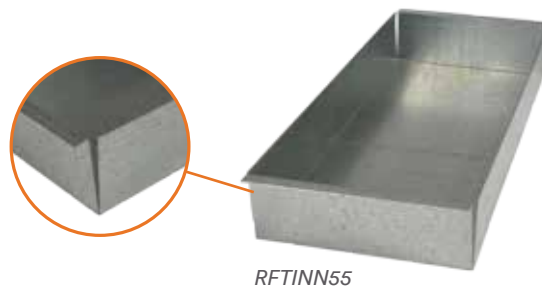

Nuc Box Accessories

			Retail Excl GST	Retail Incl GST
Smart Nuc Rotating Queen Excluder <i>NUEXCHDR</i>	1+ ea		2.00	2.30
	100+ ea		1.80	2.07
Smart Nuc Vent/Bee Escape <i>BEESCPHDR</i>	1+ ea		.80	.92
	100+ ea		.70	.81
Galv Sprung End Roof for Wooden Nuc 0.55mm <i>RFTINN55</i> 515 x 228 x 83mm internal measurements	1+ ea		16.09	18.50
	100+ ea		11.74	13.50
Hive Mat for Wooden Nuc <i>HMATN</i> 4.75mm smooth hardboard fully assembled with 21.5mm wooden rim	1+ ea		9.00	10.35
	10+ ea		8.22	9.45
	100+ ea		7.50	8.63
Metal Entrance Disk for Wooden Nuc 125mm Diameter <i>NUCENT</i>	1+ ea		2.00	2.30
	10+ ea		1.85	2.13
	100+ ea		1.61	1.85
Nuc Box Nylon Strap 19 x 1524mm <i>NUCBSTR</i>	1+ ea		2.17	2.50