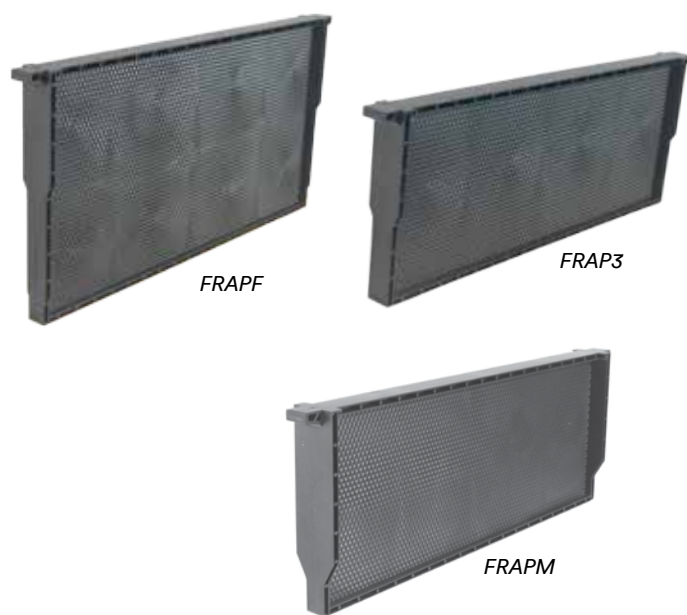

Frames - Plastic Beetek™

			Retail Excl GST	Retail Incl GST
Full Depth Hoffman	10+	ea	2.97	3.42
<i>FRAPF</i>	54+	ea	2.40	2.76
54 frames = 1 carton	432+	ea	2.30	2.65
864 frames = 1 pallet	864+	ea	2.12	2.44
	5184+	ea	2.03	2.33
	10368+	ea	1.97	2.27
3/4 Depth Hoffman	10+	ea	2.92	3.36
<i>FRAP3</i>	75+	ea	2.35	2.70
OR	600+	ea	2.25	2.59
3/4 Depth Manly	1200+	ea	2.07	2.38
<i>FRAPM</i>	4800+	ea	1.98	2.28
75 frames = 1 carton	9600+	ea	1.92	2.21
1200 frames = 1 pallet