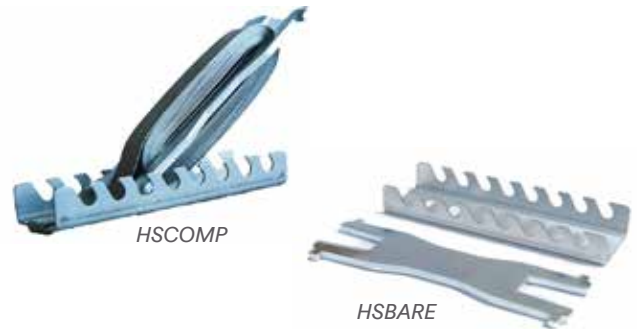

WIRECM

WIREC

WIREU

Hive Mats

Measurements: 508mm (L) x 406mm (W) Rim Thickness: 21.5mm			Retail Excl GST	Retail Incl GST
Assembled Hive Mat with Wooden Rim <i>HMAT</i>	1+ ea		10.00	11.50
	20+ ea		9.62	11.06
4.75mm smooth 'tempered' hardboard fully assembled with 21.5mm wooden rim. 20 per ctn.	100+ ea		8.80	10.12
	500+ ea		8.36	9.61
Assembled Hive Mat with Plastic Rim <i>HMATPL</i>	1+ ea		12.85	14.78
	20+ ea		11.77	13.54
4.75mm smooth 'tempered' hardboard fully assembled with 21.5mm plastic rim. 20 per ctn.	100+ ea		10.76	12.37
	500+ ea		10.21	11.74
Assembled Hive Mat with Gated Plastic Rim <i>HMATPLGT</i>	1+ ea		15.35	17.65
	20+ ea		13.87	15.95
4.75mm smooth 'tempered' hardboard fully assembled with Gated 21.5mm plastic rim. 20 per ctn.	100+ ea		12.56	14.44
	500+ ea		11.71	13.47
Wooden Rim Only - Kitset 21.5mm, 4.75mm groove <i>HMFR</i>	10+ ea		3.47	3.99
	100+ ea		2.95	3.39
Plastic Rim Only with S/Steel Screws - No Gate Minimum Order: 33 <i>PLFR</i>	33+ ea		7.12	8.19
	99+ ea		5.99	6.89
	396+ ea		5.09	5.85
Plastic Rim Only with S/Steel Screws - Gated Minimum Order: 33 <i>PLFRGT</i>	33+ ea		9.62	11.06
	99+ ea		7.79	8.96
	396+ ea		6.59	7.58
4.75mm Hardboard Only for Hive Mats <i>HMHB</i>	100+ ea		5.40	6.21
Hive Doctor New! Therma-Lid - Hive Mat & Insulated Lid All-in-One <i>RFEPS</i>	1+ ea		29.00	33.35
	50+ ea		24.65	28.35
	400+ ea		20.30	23.35

HMAT

HMATPLGT

HMFR (KITSET)

HMHB

RFEPS

Hive Strappers - Emlock Type

			Retail Excl GST	Retail Incl GST
Hive Strappers - Complete	1+	ea	10.35	11.90
<i>HSCOMP</i>	40+	ea	8.90	10.24
With 4.5m Galv Strapping (4.5m x 17mm x 0.55mm)	120+	ea	7.60	8.74
40 per ctn = 27.2kg / 0.017m ³	480+	ea	7.30	8.40
Bare Emlock	1+	ea	8.60	9.90
<i>HSBARE</i>	60+	ea	7.60	8.74
No Strapping - 60 per ctn	120+	ea	6.30	7.25
	480+	ea	6.20	7.13
Extra Galv Hive Strapping	1+	ea	97.96	112.65
<i>Coil - 16kg HSGSTRAPKG</i>	4+	ea	86.09	99.00
Approx. 50 x 4.5m lengths				