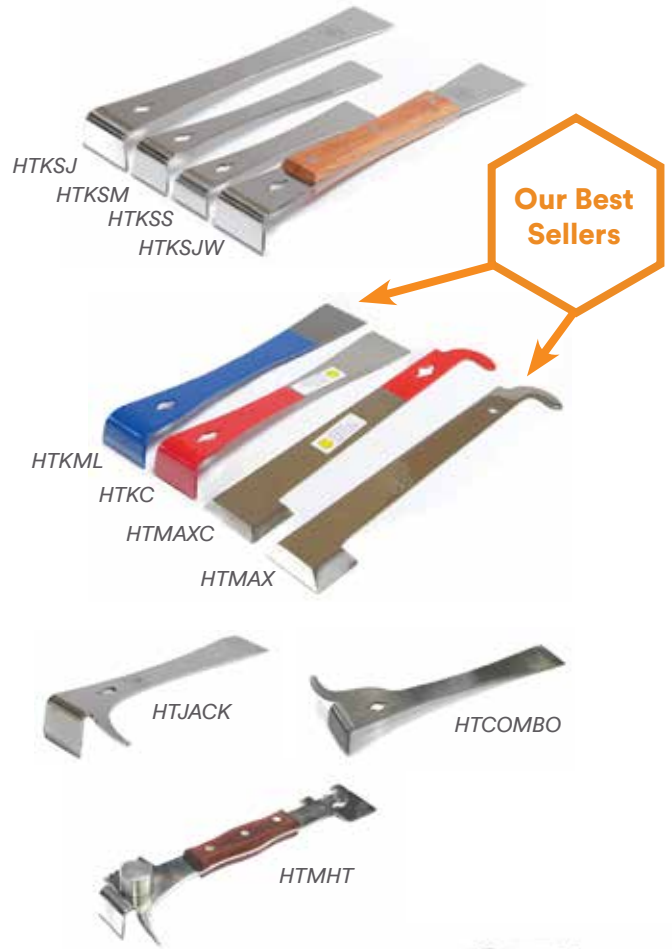

Frame Holders & Grips

			Retail Excl GST	Retail Incl GST
Frame Holder S/Steel Heavy Duty <i>FRMHOL</i>	1+ ea		22.60	25.99
Frame Holder S/Steel Light Duty <i>FRMHOLC</i>	1+ ea		14.90	17.14
Frame Grip - Wooden Handle <i>FRGRIPW</i>	1+ ea		9.80	11.27
Frame Grip Standard Mann Lake <i>FRGRIPML</i>	1+ ea		9.80	11.27

Hive Component Cleaner

			Retail Excl GST	Retail Incl GST
Hive Doctor WaxAway New! Equipment Cleaner 10kg <i>WAXAWAY10KG</i>	1+ ea		173.25	199.24

WaxAway
cleans wax and propolis
from equipment!

Equipment

Hive Tools - Kelly & Maxant

			Retail Excl GST	Retail Incl GST
Kelly Type 12" Jumbo Stainless Steel <i>HTKSJ</i>	1+ ea	27.78	31.95	
	6+ ea	24.78	28.50	
Kelly Type 9" Medium Stainless Steel <i>HTKSM</i>	1+ ea	17.35	19.95	
	6+ ea	16.09	18.50	
Kelly Type 7" Small Stainless Steel <i>HTKSS</i>	1+ ea	14.74	16.95	
	6+ ea	12.61	14.50	
Kelly Type 12" Jumbo S/Steel with handle <i>HTKSJW</i>	1+ ea	36.48	41.95	
	6+ ea	33.48	38.50	
Kelly Type 10" Heavy Duty Blue <i>HTKML</i>	1+ ea	17.35	19.95	
	6+ ea	16.09	18.50	
Kelly Type 10" Red <i>HTKC</i>	1+ ea	8.20	9.43	
	6+ ea	7.82	8.99	
Maxant Type Red 10" <i>HTMAXC</i>	1+ ea	9.40	10.81	
	6+ ea	8.27	9.51	
Maxant Type S/Steel 10" with Hook <i>HTMAX</i>	1+ ea	26.04	29.95	
	6+ ea	23.91	27.50	
Jack the Ripper 210mm S/Steel - Lega <i>HTJACK</i>	1+ ea	21.70	24.96	
	6+ ea	20.43	23.49	
Combo Tool S/Steel <i>HTCOMBO</i>	1+ ea	16.98	19.53	
	6+ ea	14.94	17.18	
Maxant & Kelly Type Multi Function Hive Tool <i>HTMHT</i>	1+ ea	19.90	22.89	
	6+ ea	17.20	19.78	