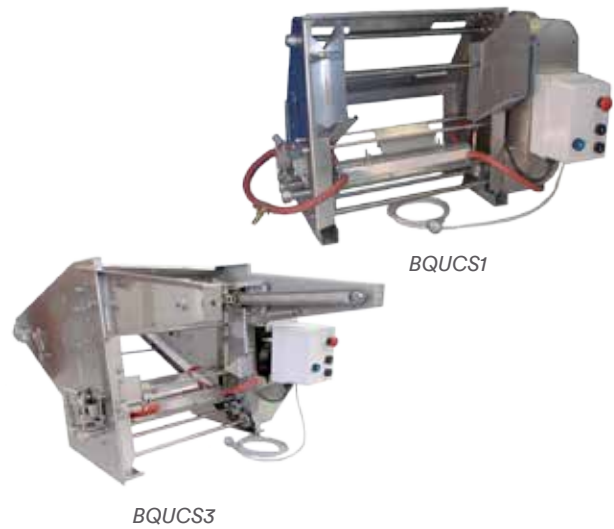

Uncapping Machines

			Retail Excl GST	Retail Incl GST
S1B Uncapper with Slide Magazine BQUCS1	1+	ea	7800.00	8970.00
S2B Uncapper with Slide Magazine and Elevated Delivery BQUCS2	1+	ea	8900.00	10235.00
S3B Uncapper with Chain Feed Magazine and Elevated Delivery BQUCS3	1+	ea	12400.00	14260.00
S4B Uncapper with Chain Feed Magazine BQUCS4	1+	ea	11500.00	13225.00
Deboxer - HD, Hands Free BQUCDB	1+	ea	6450.00	7417.50

Note: Generally imported to order