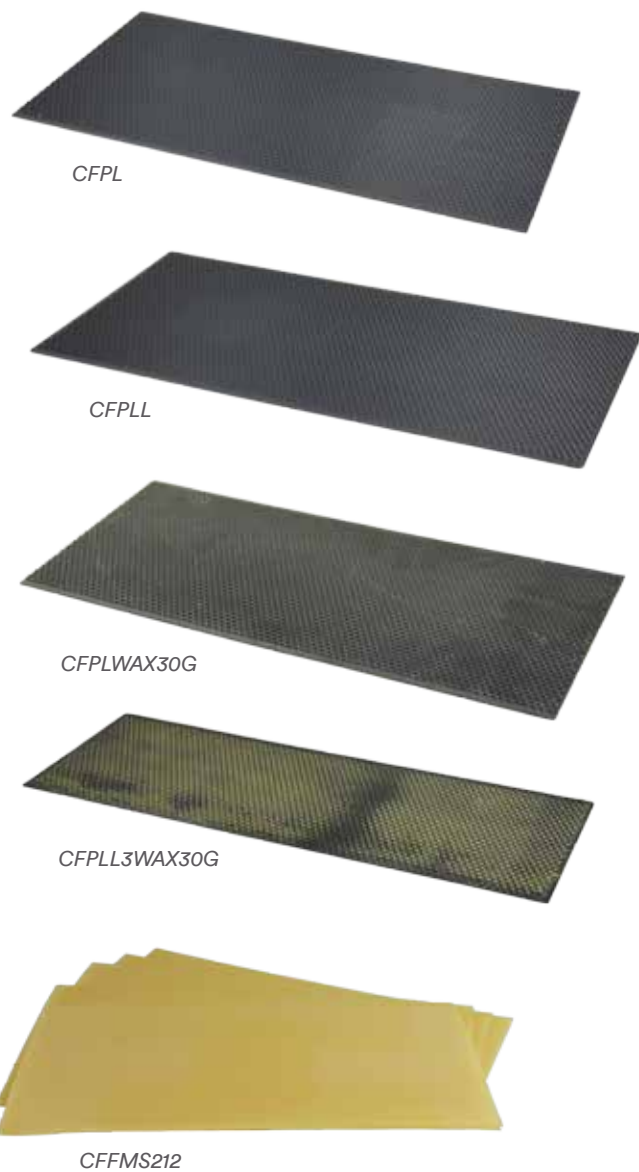

Beetek Plastic Foundation Dimensions
Full Depth: Short: L 426mm x D 215mm
Long: L 434mm x D 215mm
3/4 Depth: Short: L 426mm x D 157mm
Long: L 434mm x D 157mm