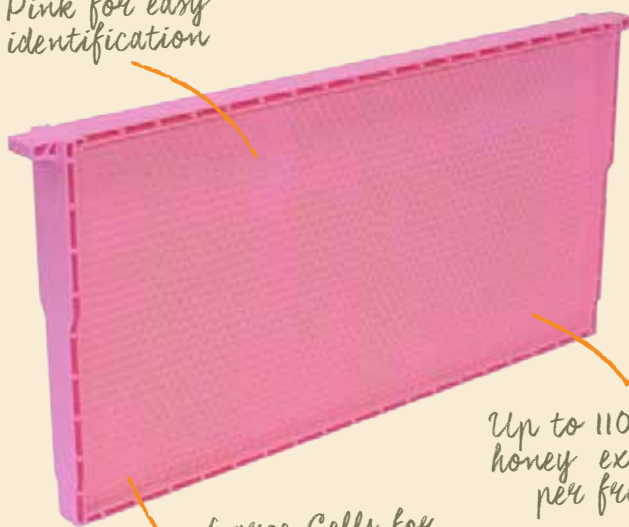

FRAAFMS

FRAA3MS

30g waxed or unwaxed

**Full Depth
available now**

**¾ Depth
available
December**

Keeping ahead *with*

HoneyMax

Less wax, more honey!

*Pink for easy
identification*

*Large Cells for
faster, cleaner
extraction*

*Up to 110g more
honey extracted
per frame**

Field tested and proven by beekeepers throughout New Zealand, our new HoneyMax frames are an evolution in honey extraction. The larger cell size reduces extraction time, releases honey more freely and improves yield so you can watch that honey flow.