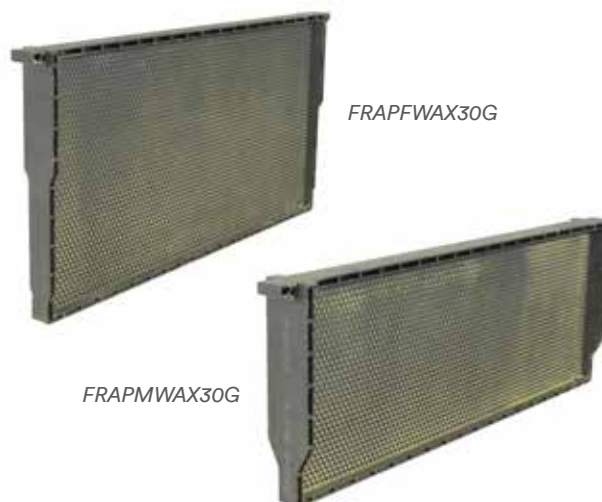

Frames (Waxed) - Plastic Beetek™

			Retail Excl GST	Retail Incl GST
Full Depth Hoffman - 30g	10+	ea	3.87	4.45
<i>FRAPFWAX30G</i>	54+	ea	3.30	3.80
54 frames = 1 carton	432+	ea	3.20	3.68
864 frames = 1 pallet	864+	ea	3.02	3.47
	5184+	ea	2.93	3.37
	10368+	ea	2.87	3.30
3/4 Depth Hoffman - 30g	10+	ea	3.82	4.39
<i>FRAP3WAX30G</i>	75+	ea	3.25	3.74
OR	600+	ea	3.15	3.62
3/4 Depth Manly - 30g	1200+	ea	2.97	3.42
<i>FRAPMWAX30G</i>	4800+	ea	2.88	3.31
75 frames = 1 carton	9600+	ea	2.82	3.24
1200 frames = 1 pallet